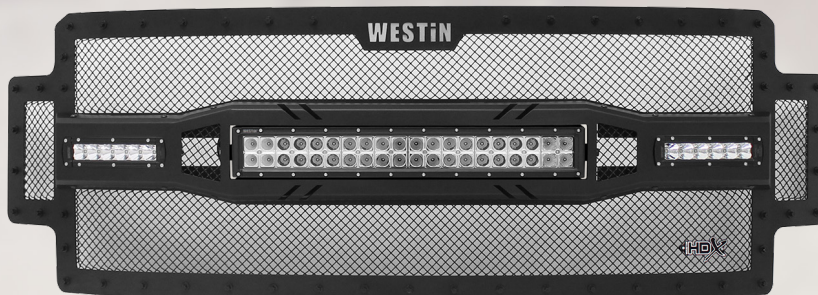

NEW HDX LED GRILLE

- 11 gauge steel frame with laser cut Westin logo
- (1) Double Row Combo LED Light Bar and
  (2) Flood or Spot Single Row LED Light Bars*
- 16 gauge steel light housing
- Form fitted mesh grille
- Outer grille frame features torx head accents
- Bolt-on installation - No drilling required

Finish: Textured Black

Material: Steel

Warranty: 5 Year

LED Warranty: Limited Lifetime

PATENT PENDING