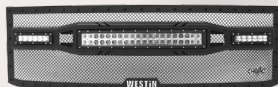

2015-2018 CHEVY SILVERADO 2500/3500